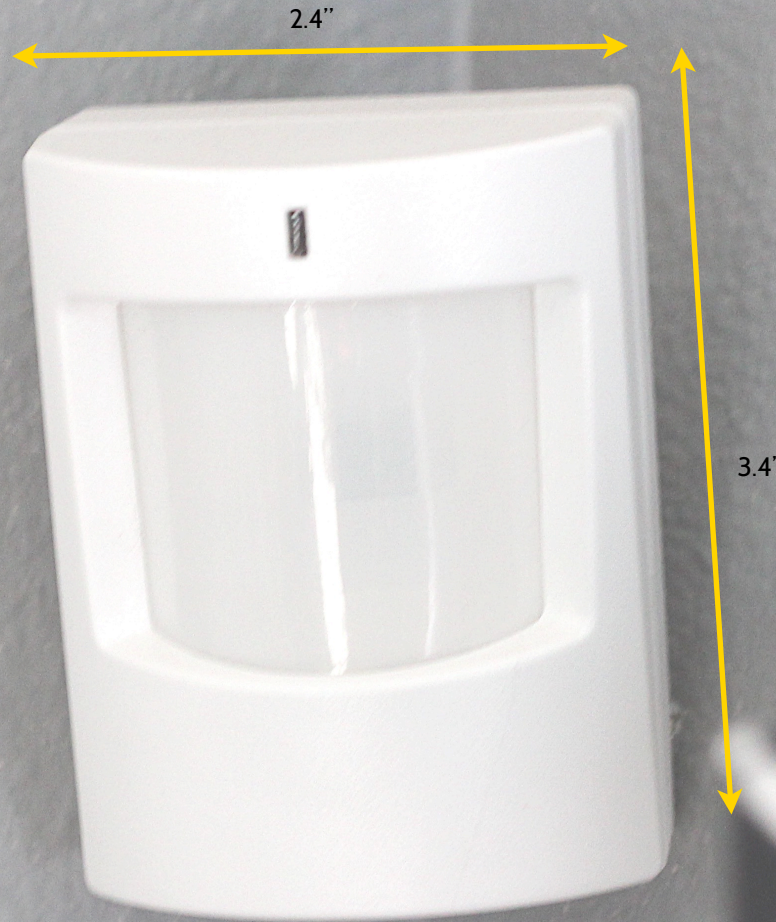

FEATURES

- Provides security coverage up to 35' in a large, open area
- Uses passive infrared technology to detect body heat
- Create rules to automate lights or cameras, "When motion detected, turn on light"
- Know when someone is in a room by checking the status in your mobile app
- Install options include walls, corners or shelves/flat surfaces

**IQ Motion cannot "see" through walls or doors*

ONE DEVICE MULTIPLE USES