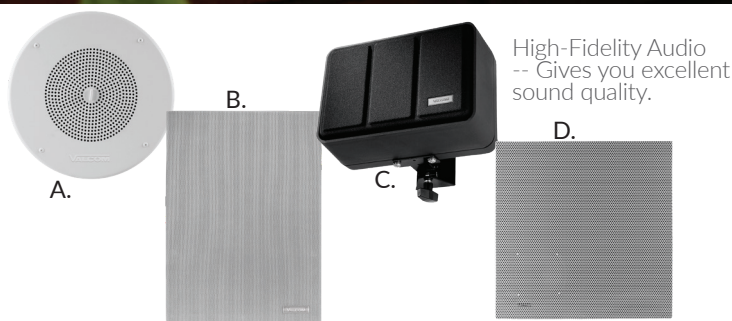

## Accessories

HI-FI Bridge & Backbox  
use with the V-1420.  
V-9816M

Adjustable Mounting Bracket  
optional use with V-1440  
V-9804

High-Fidelity Audio  
-- Gives you excellent  
sound quality.

## Signature Series™ High-Fidelity Speakers

- A. Ceiling One-Way..... V-1420  
Colors: White (Paintable), Custom Colors -CC
- B. In-Wall One-Way..... V-1450  
Colors: White
- C. Monitor One-Way..... V-1440  
Colors: Black (-BK), White (-W), Custom Colors (-CC)
- D. Lay-In™ One-Way..... V-1422  
Colors: White (Paintable), Custom Colors -CC