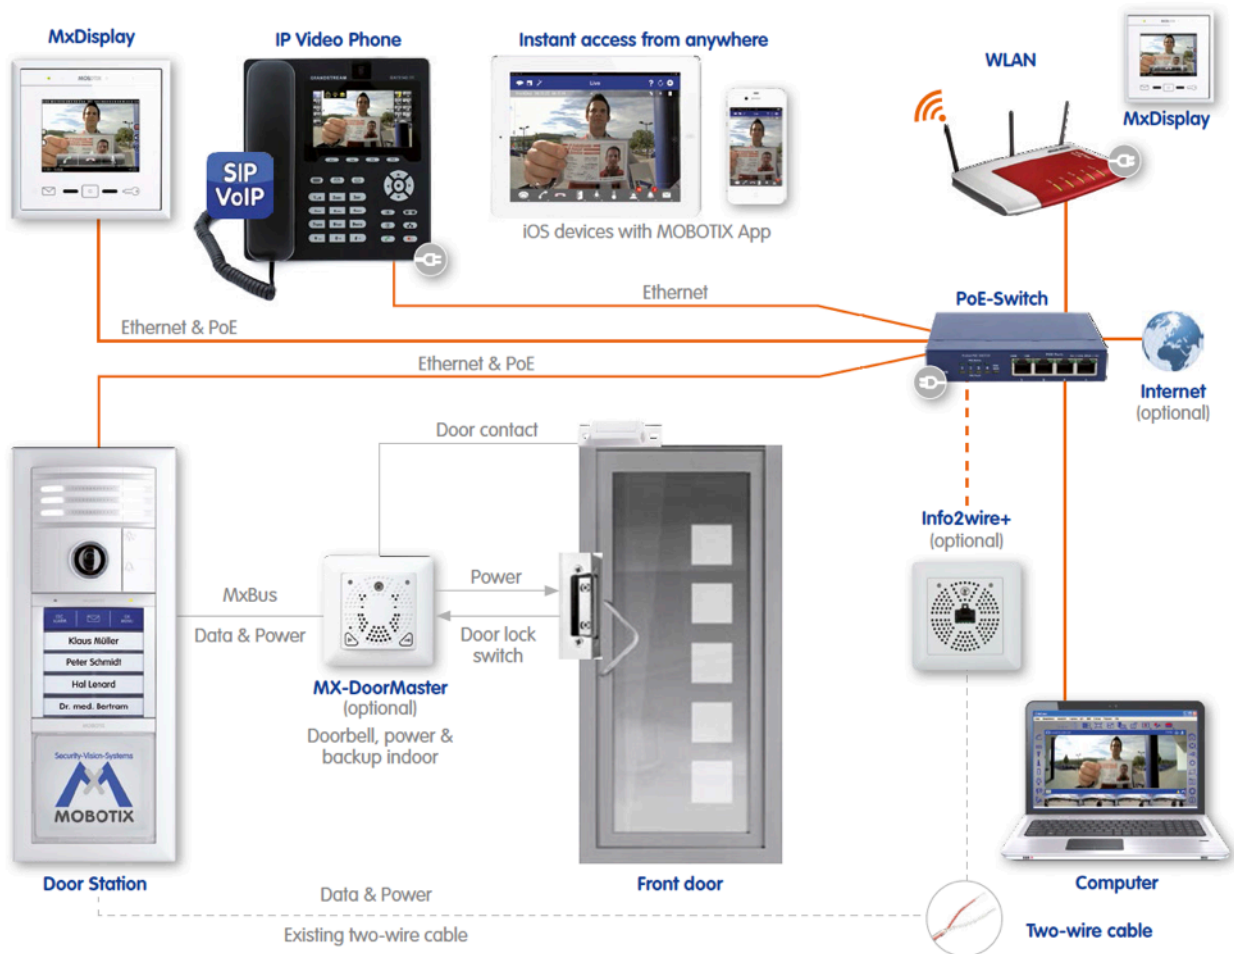

Camera Variants	T25 Day	T25 Night
Allgemeine Funktionen		
Door station functionalities	•	•
Digital zoom (continuous) with panning	•	•
Codecs: Motion-JPEG/MxPEG/H.264 for SIP	•/•/•	•/•/•
Programmable exposure zones	•	•
Snapshot recording (pre/post-alarm images)	50	50
Terabyte ring buffer storage (internal/network)	•	•
Continuous recording with sound (0.2 to 30 fps)	•	•
Event recording with sound, only with accessory (e.g., AudioMount)	•	•
Time and event control/flexible event logic	•/•	•/•
Weekly schedules/holidays	•	•
Web functionality (FTP, email)	•	•
Playback/QuadView and MultiView	•/•	•/•
Bidirectional sound in browser, only with accessory (e.g., AudioMount)	•	•
Logo generator, animated	•	•
Master/Slave arming	•	•
Several scheduled privacy zones	•	•
Customized voice messages, only with accessory (e.g., AudioMount)	•	•
VoIP telephony (audio/video, alert), only with accessory (e.g., AudioMount)	•	•
Remote alarm notification (network message)	•	•
Signal inputs/outputs and RS232 via MxBus module	•	•
Programming interface (HTTP API)	•	•
Security Features (HTTPS/SL, IP-based access control, IEEE 802.1X network authentication)	•	•
Video Analysis		
Video motion detector	•	•
MxAnalytics	•	•
MxActivitySensor (incl. behavioral detection)	•	•
Video Management Software		
MxManagementCenter	•	•
MOBOTIX App	•	•

Hemispheric IP Video Door Station – Fast, Cost-Effective Installation

Existing doorbells and intercoms can be replaced with a MOBOTIX Door Station, because it's an end-to-end solution that can be installed anywhere, even if there is no existing network infrastructure, using Mx2wire+. Any number of additional video and access devices can be integrated to create a door access control solution that can be controlled from any location.